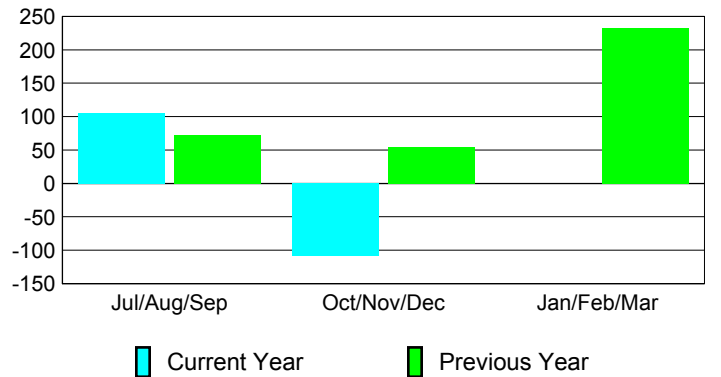

Club Results 2012-2013

Goal, New, Dropped, Gain/Loss

Comparison of Club Gain/Loss

Current Year Compared to the Previous Year

YTD Status Quo Clubs 2012-2013

Status Quo Clubs Compared to Status Quo Members

MEMBERSHIP

Membership Results
2012-2013

Membership
2011-2012

Month	Net Memb Goal	Actual New Memb	Actual Dropped Memb	Gain/Loss of Memb	Gain/Loss of Memb
Jul/Aug/Sep	40	266	-161	105	73
Oct/Nov/Dec	80	67	-176	-109	55
Jan/Feb/Mar	40				233
Totals	160	333	-337	-4	361

Membership Results 2012-2013

Goal, New, Dropped, Gain/Loss

Comparison of Membership Gain/Loss

Current Year Compared to the Previous Year

Gender Comparison 2012-2013

Jul/Aug/Sep

Oct/Nov/Dec

Jan/Feb/Mar