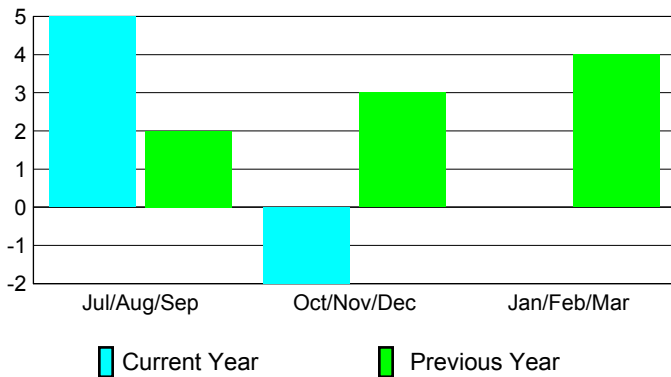

2012-2013 GMT Reports for District (or Undistricted) **District 321C1**

GMT: VINOD KHANNA

Location: INDIA

GMT CA: 6

CLUBS

Club Results
2012-2013

Clubs
2011-2012

Month	New Club Goal	Actual New Clubs	Actual Dropped Clubs	Gain/Loss of Clubs	Gain/Loss of Clubs
Jul/Aug/Sep	1	5	0	5	2
Oct/Nov/Dec	2	1	-3	-2	3
Jan/Feb/Mar	1				4
Totals	4	6	-3	3	9

Club Results 2012-2013

Goal, New, Dropped, Gain/Loss

Comparison of Club Gain/Loss

Current Year Compared to the Previous Year

YTD Status Quo Clubs 2012-2013

Status Quo Clubs Compared to Status Quo Members

MEMBERSHIP