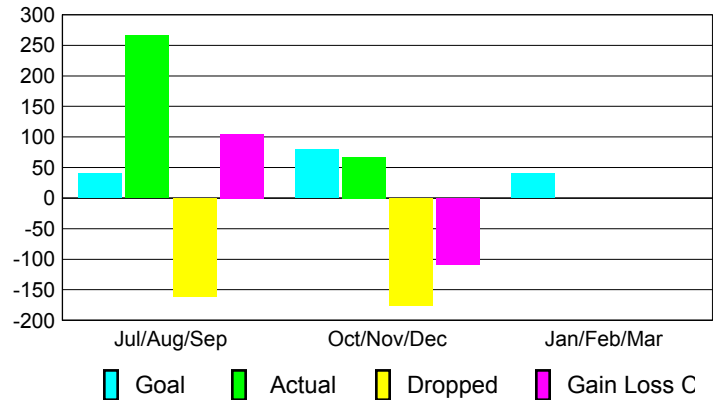

Membership Results 2012-2013

Goal, New, Dropped, Gain/Loss

Comparison of Membership Gain/Loss

Current Year Compared to the Previous Year