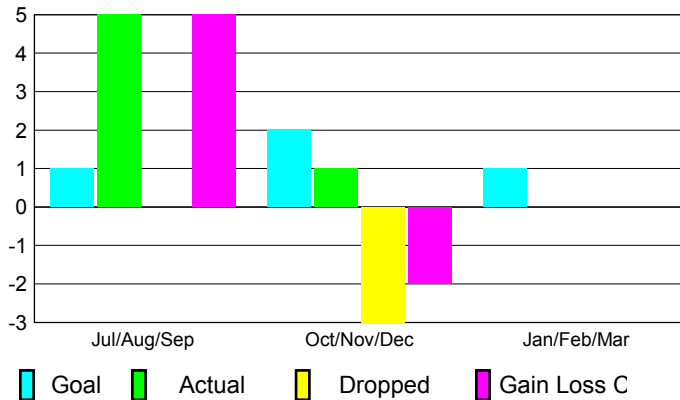

2012-2013 GMT Reports for District (or Undistricted) **District 321C1**

GMT: VINOD KHANNA

Location: INDIA

GMT CA: 6

CLUBS

Club Results
2012-2013

Clubs
2011-2012

Month	New Club Goal	Actual New Clubs	Actual Dropped Clubs	Gain/Loss of Clubs	Gain/Loss of Clubs
Jul/Aug/Sep	1	5	0	5	2
Oct/Nov/Dec	2	1	-3	-2	3
Jan/Feb/Mar	1				4
Totals	4	6	-3	3	9

Club Results 2012-2013

Goal, New, Dropped, Gain/Loss

Comparison of Club Gain/Loss

Current Year Compared to the Previous Year

YTD Status Quo Clubs 2012-2013

Status Quo Clubs Compared to Status Quo Members

MEMBERSHIP